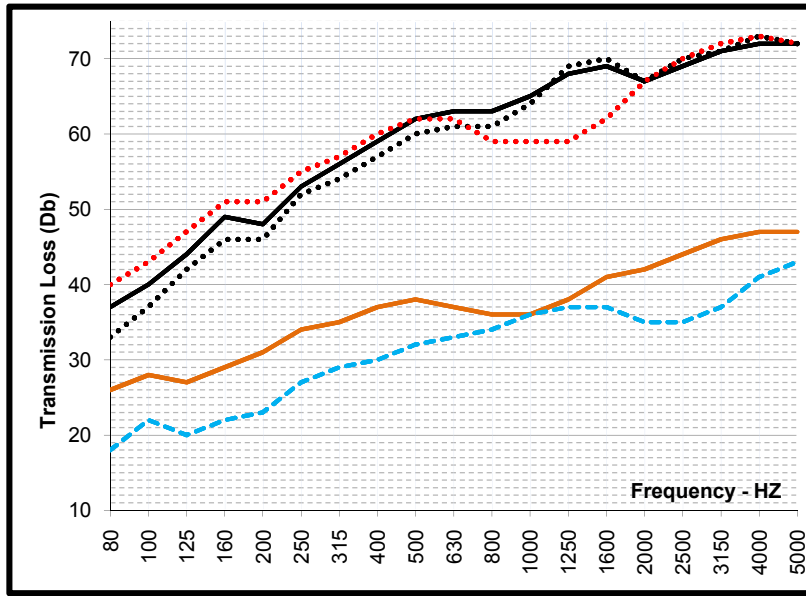

Soundproof Windows® STC Test Results

Sound Transmission Loss Data Details

Studio Window and Door STC Results

Graphed Studio Sliding Glass Door Results

Various windows and spacing combinations

1/3 Octave Band (HZ)	STC	OITC	80	100	125	160	200	250	315	400	500	630	800	1000	1250	1600	2000	2500	3150	4000	5000	Test Report Number	
Studio Fixed Vertical Windows																							
Windows in a 8.0" Overall Depth Wall																							
	SPW650 + SPW250	62	49	34	36	43	46	47	52	54	58	60	61	60	63	66	67	67	67	68	66	66	TL09-272
Windows in a 10.5" Overall Depth Wall																							
	SPW650 + SPW250	61	49	33	36	43	47	48	53	55	58	60	62	60	62	62	66	63	63	62	60	58	TL09-264
	Pair of SPW650s	60	49	33	37	44	47	49	54	55	58	60	61	56	60	57	65	63	63	62	60	58	TL09-265
Studio Fixed Slanted Windows (1 vertical + 1 slanted)																							
Windows in a 8.0" Overall Depth Wall (air space 4.0" top & 6.0" at bottom - Frame 3" past vertical)																							
	SPW650 + SPW250	61	47	33	34	42	46	46	51	53	57	59	60	59	62	67	66	66	66	67	66	66	TL09-275
Windows in a 10.5" Overall Depth Wall (air space 4.5" top & 8.75" at bottom - Frame 5" past vertical)																							
	SPW650 + SPW250	60	48	35	34	43	46	46	51	53	57	60	61	60	63	65	64	63	62	62	59	57	TL09-267
	Pair of SPW650s	61	49	33	38	44	47	49	54	56	58	60	61	55	60	65	65	64	63	62	60	58	TL09-266
Studio Operable Sliding Windows																							
	SPW650 single window	40	36	30	31	29	31	31	33	36	38	39	38	37	36	37	40	42	44	47	47	47	TL10-548
Windows in a 8.0" Overall Depth Wall																							
	Pair of SPW650s	62	51	35	40	44	48	49	53	56	58	60	61	59	59	67	69	66	70	71	71	71	TL10-552
Windows in a 10.5" Overall Depth Wall																							
	Pair of SPW650s	63	52	36	41	44	49	50	53	56	58	61	62	62	62	63	67	67	70	71	71	71	TL10-550
	SPW650 + SPW250	63	51	36	39	43	48	49	53	55	58	61	62	64	65	67	68	66	69	70	71	71	TL10-553
Studio Sliding Glass Doors (SGD)																							
	Single SGD650	39	35	26	28	27	29	31	34	35	37	38	37	36	36	38	41	42	44	46	47	47	TL10-561
	Single SGD250	34	29	18	22	20	22	23	27	29	30	32	33	34	36	37	37	35	35	37	41	43	TL10-558
Set of Doors in a 8.0" Overall Depth Wall																							
	SGD650 + SGD250	62	49	33	37	42	46	46	52	54	57	60	61	61	64	69	70	67	70	71	73	72	TL10-563
Set of Doors in a 10.5" Overall Depth Wall																							
	SGD650 + SGD250	63	52	37	40	44	49	48	53	56	59	62	63	63	65	68	69	67	69	71	72	72	TL10-562
	Pair of SGD650s	62	54	40	43	47	51	51	55	57	60	62	62	59	59	59	62	67	70	72	73	72	TL10-564